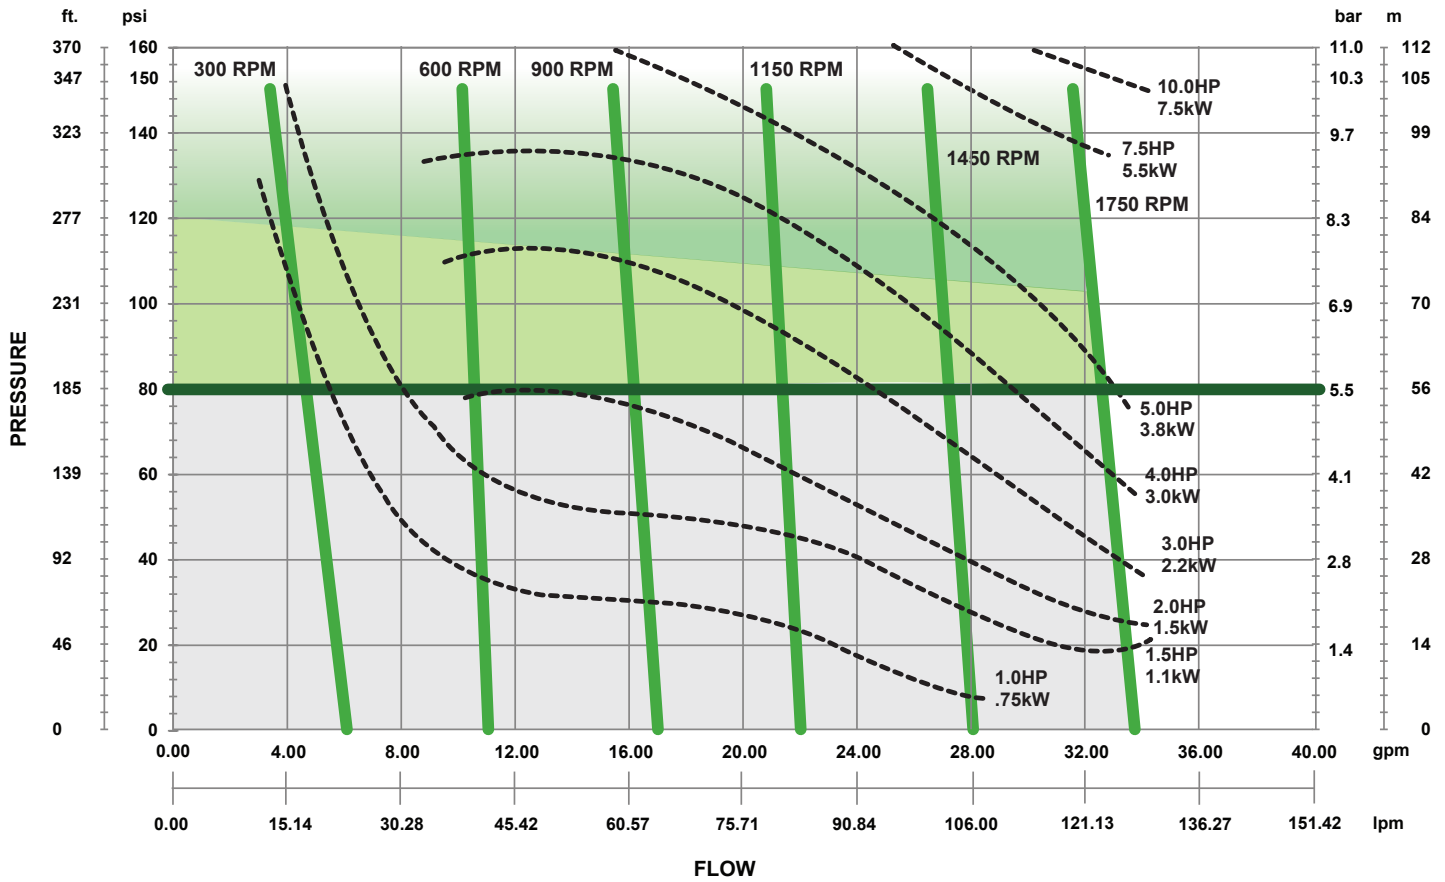

### PERFORMANCE CURVE

1 cPs, Specific Gravity 1.0

- Shaft/Gear Combinations:** Metal/Metal and Metal/PEEK  
**Bearings:** GF-PTFE
- All Shaft/Gear Combinations:** GF-PTFE Bearing and Silicon Carbide Bearing
- All Shaft/Gear Combinations:** GF-PTFE Bearing, Carbon Bearing, Silicon Carbide Bearing