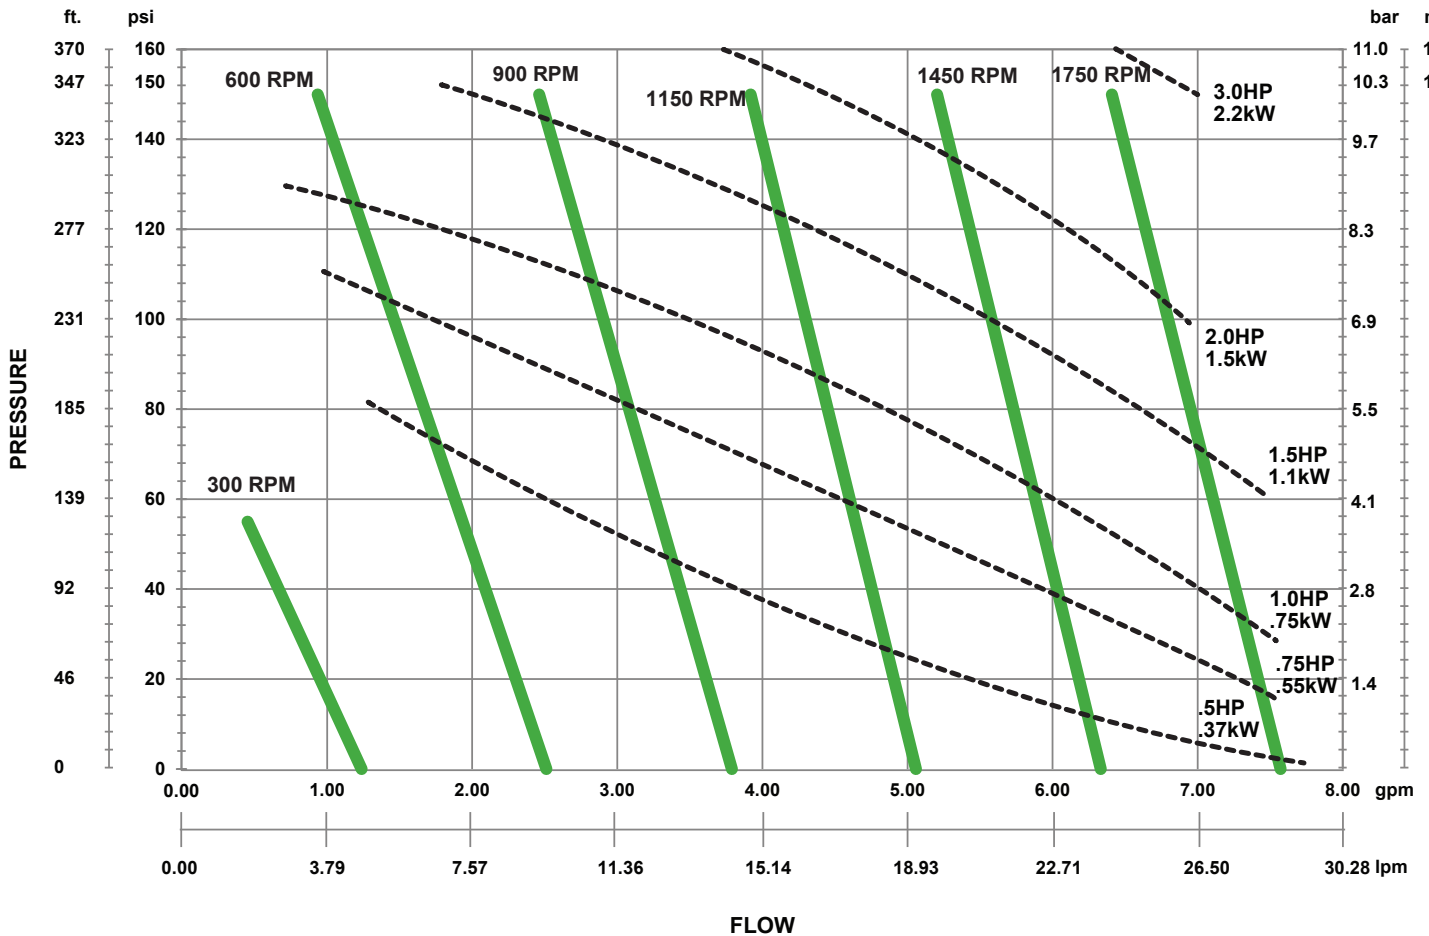

ECLIPSE® 25

EXTERNAL GEAR PUMP

PERFORMANCE CURVE

1 cPs, Specific Gravity 1.0