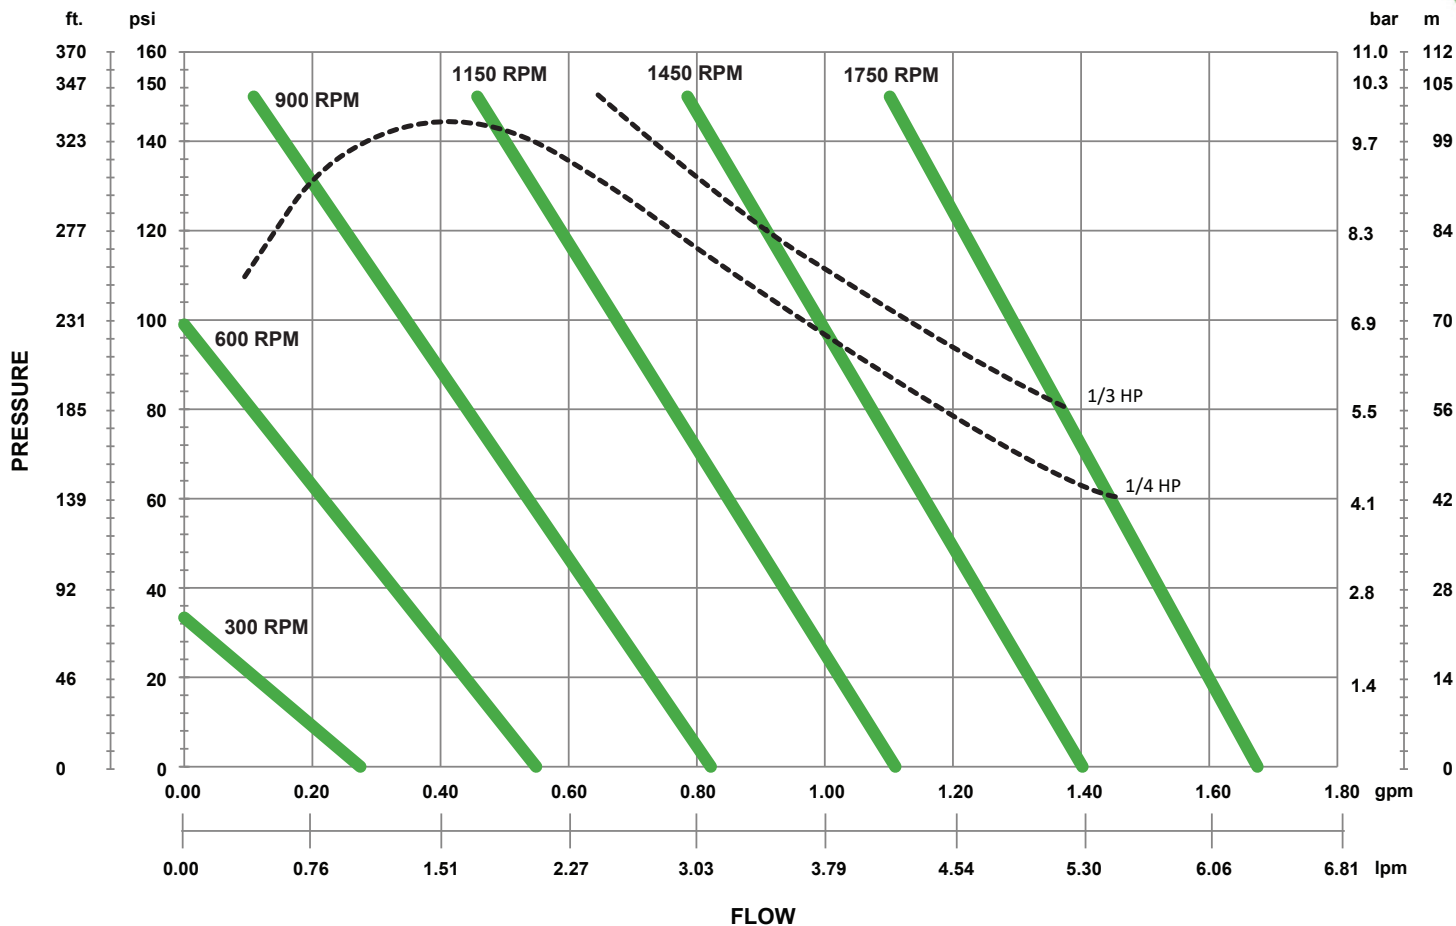

ECLIPSE® 05

EXTERNAL GEAR PUMP

PERFORMANCE CURVE

1 cPs, 1/2 HP / .55 kW, Specific Gravity 1.0