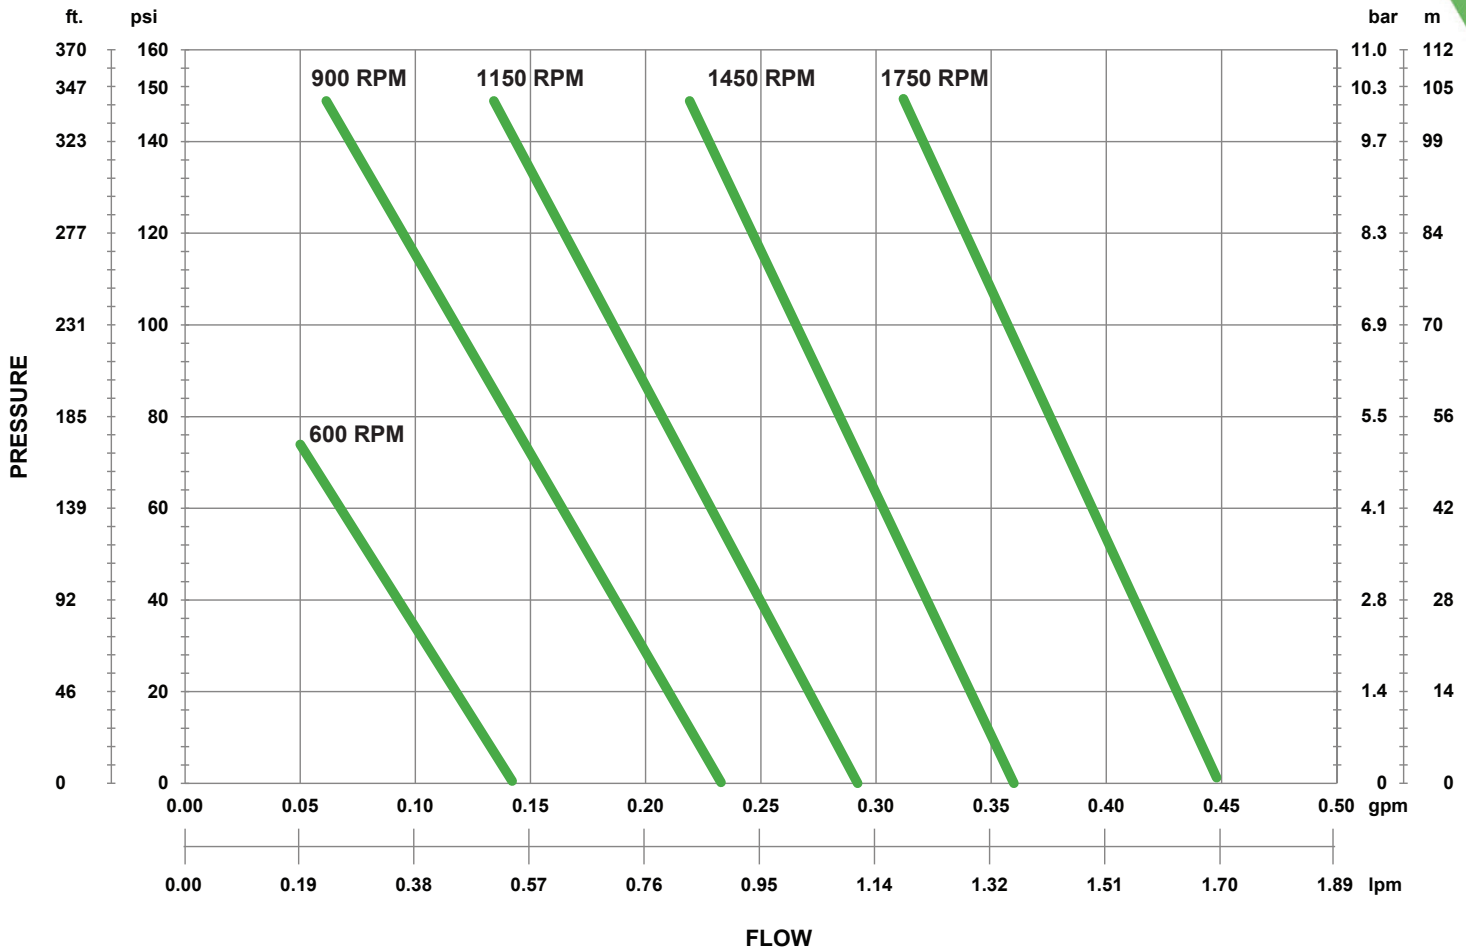

### PERFORMANCE CURVE

1 cPs, 1/4 HP / .18 kW, Specific Gravity 1.0, Pump needs 56C motor

**Pulsafeeder, Inc.**  
2883 Brighton Henrietta Town Line Rd.  
Rochester, NY 14623  
Phone: +1 (585) 292-8000  
pulsa@idexcorp.com • [pulsa.com](http://pulsa.com)