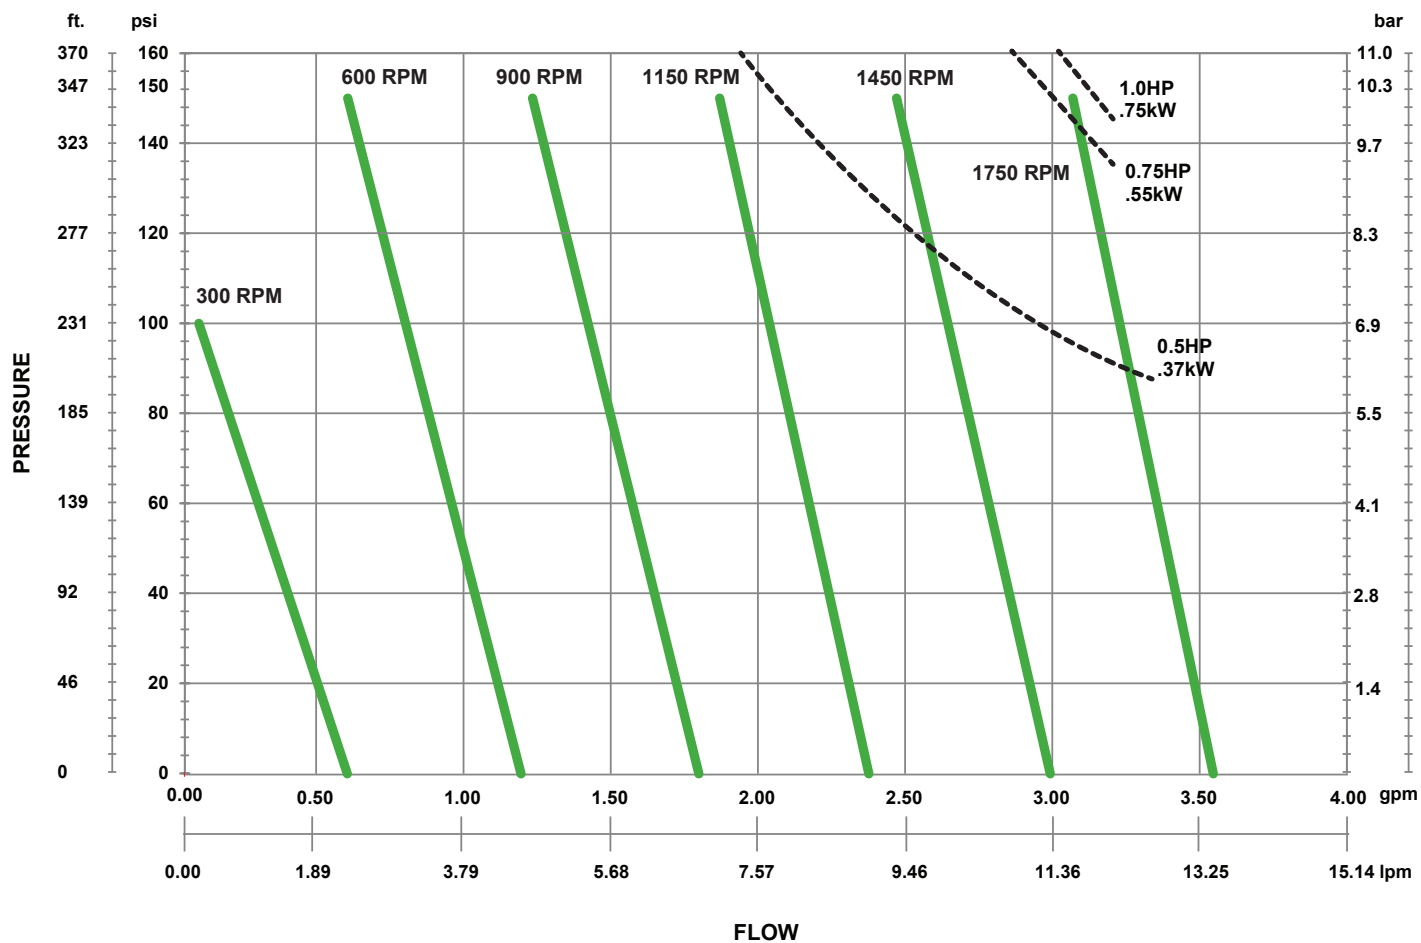

ECLIPSE® 12

EXTERNAL GEAR PUMP

PERFORMANCE CURVE

1 cPs, Specific Gravity 1.0