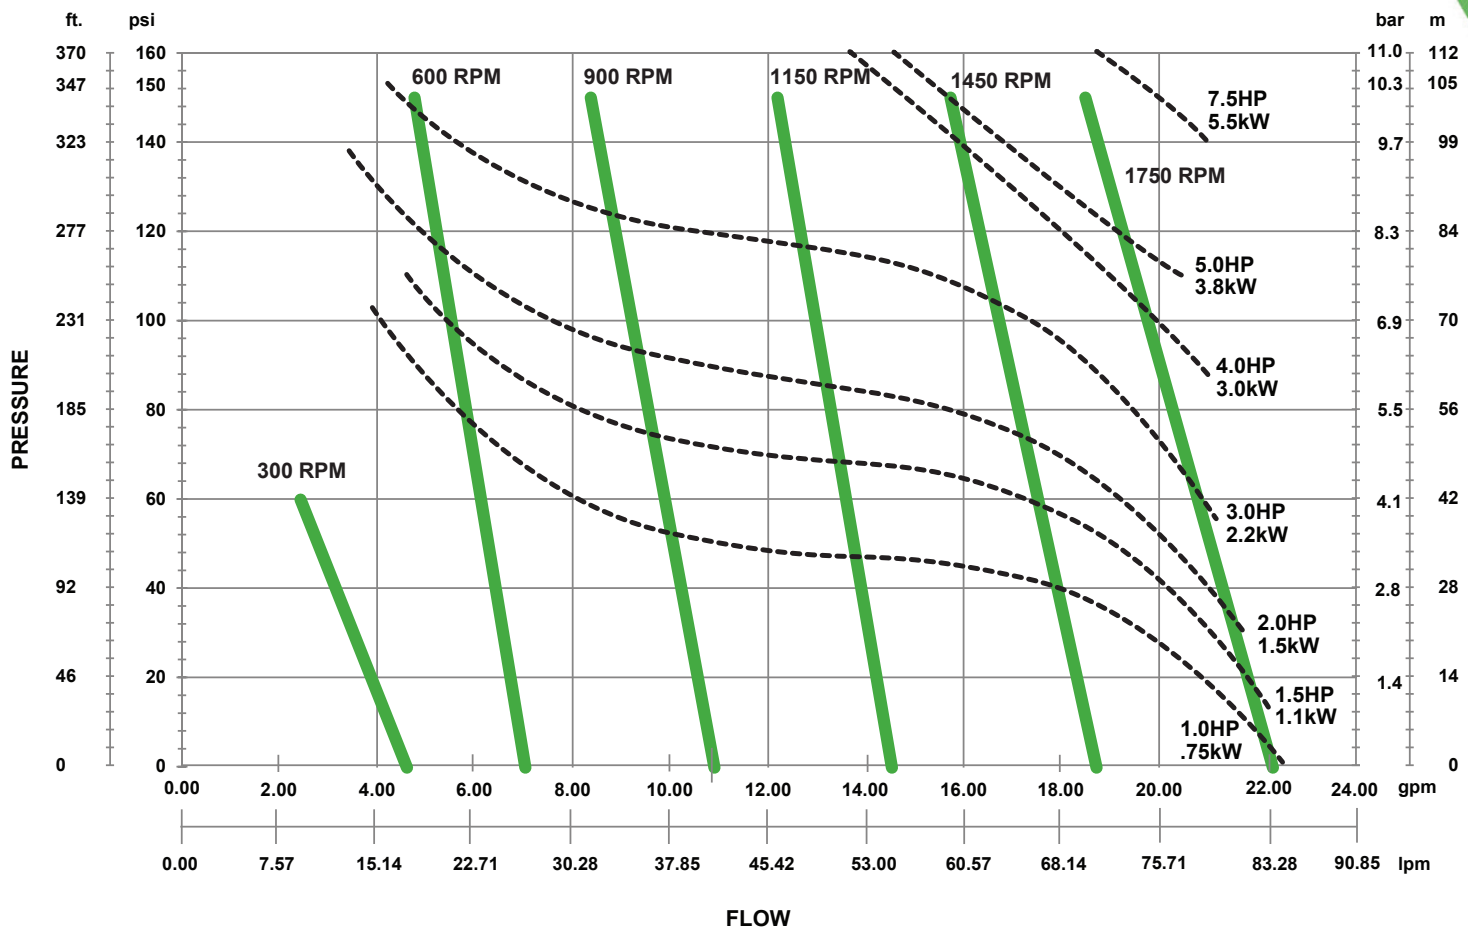

ECLIPSE® 75

EXTERNAL GEAR PUMP

PERFORMANCE CURVE

1 cPs, Specific Gravity 1.0