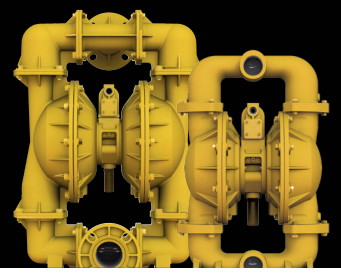

VERSAMATIC®

QUICK SHIP PROGRAM

**12 POPULAR AODD PUMP MODELS AVAILABLE
TO SHIP NEXT BUSINESS DAY!**

**AVAILABLE IN QUANTITIES UP TO 3 EACH PER MODEL
NO ADDITIONAL FEE!**

DESCRIPTION	MODEL NUMBER
1/4" Polypropylene / 2-Piece PTFE	E6PP5B550A
1/4" Polypropylene / Santoprene	E6PP6X650A
1/2" Aluminum / Nitrile	E5AP2R229C
1/2" Polypropylene / 2-Piece PTFE	E5PP5T5T9D
1/2" Polypropylene / Santoprene	E5PP6X669D
1" Aluminum / Nitrile	E1AA2R229C-ATEX
1" Polypropylene / 2-Piece PTFE	E1PP5T5T9C
1" Polypropylene / Santoprene	E1PP6X669C
1 1/2" Polypropylene / 2-Piece PTFE	E40PP5T559A
1 1/2" Polypropylene / Santoprene	E40PP6X659A
2" Aluminum / Nitrile	E2AA2R229C-ATEX
3" Aluminum / Nitrile	E3AA2R229C-ATEX